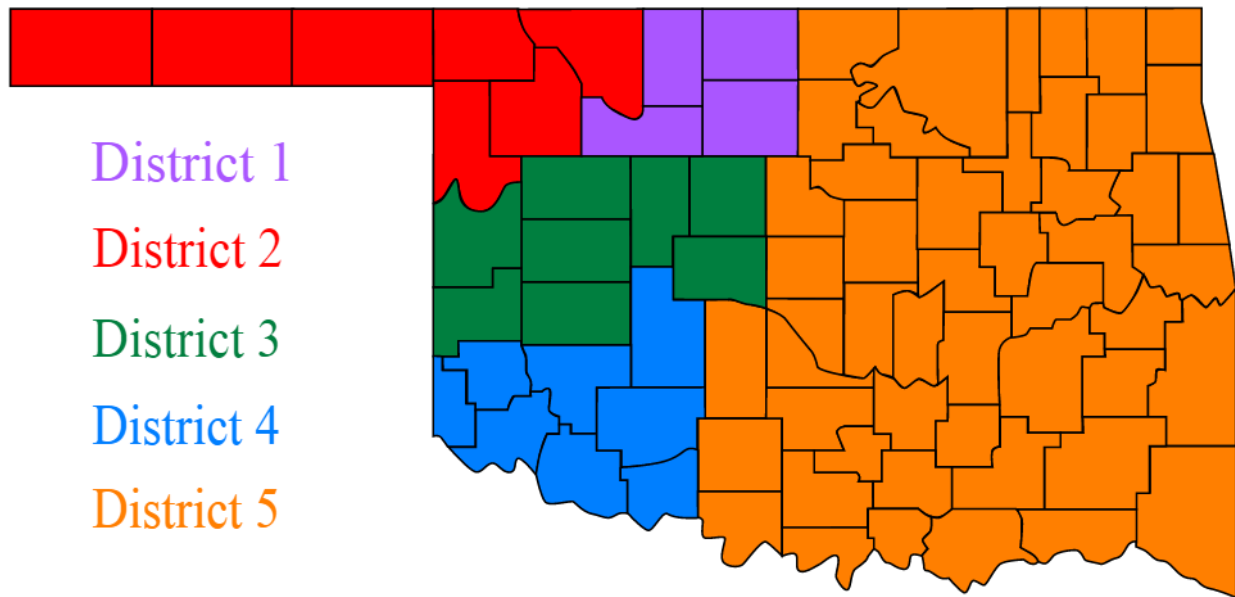

Oklahoma Wheat Commission Districts

District 1: Consists of Alfalfa, Garfield, Grant and Major counties.

District 2: Consists of Beaver, Cimarron, Ellis, Harper, Texas, Woods and Woodward counties.

District 3: Consists of Beckham, Blaine, Canadian, Custer, Dewey, Kingfisher, Roger Mills and Washita counties.

District 4: Consists of Caddo, Comanche, Cotton, Greer, Harmon, Jackson, Kiowa, Tillman counties.

Districts 5: Encompasses all counties east of the western boundary lines of Kay, Noble, Logan, Oklahoma, Cleveland, Grady, Stephens and Jefferson counties.